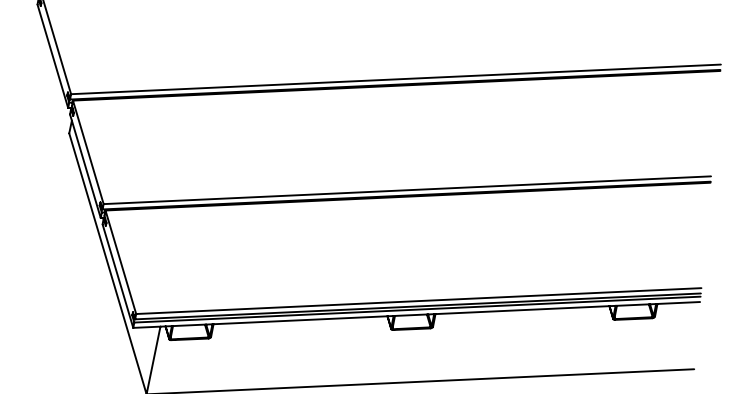

1.

2.

3.

Detail

4.

Detail

5.

Detail

6.

Detail

Detail

7.

18mm

8.